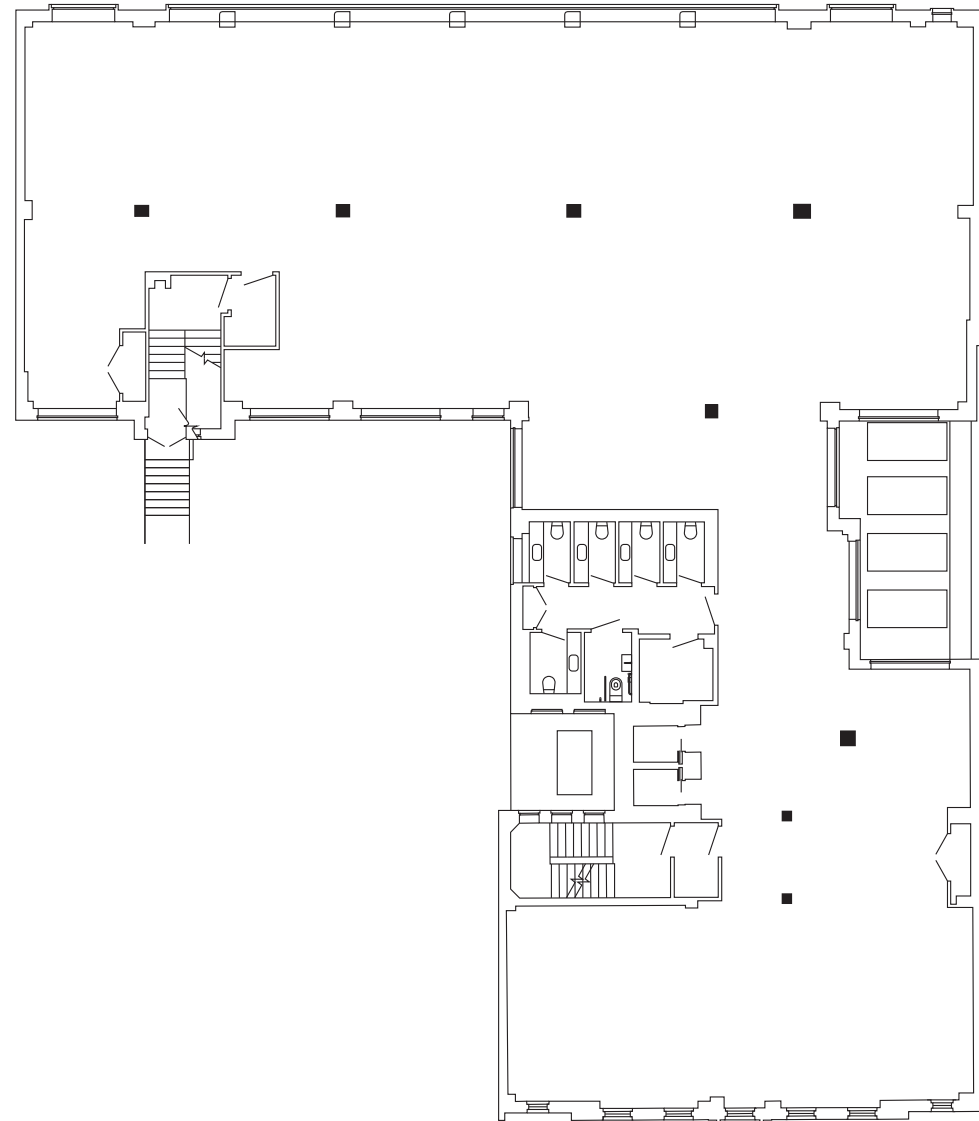

## FIRST FLOOR

INTERNAL AREA 5,949 SQ FT / 552.7 SQ M

SOHO SQUARE